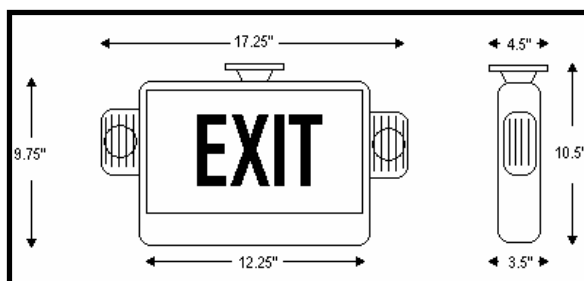

ELECTRICAL/BATTERY

- Dual voltage input 120/277 VAC, 60 Hz.
- Maintenance free, sealed lead calcium battery provides 90 minutes of emergency operation; 6V 4.2 ah with a maximum full recharge time of 48 hours.
- Low voltage disconnect of battery prevents deep discharge and maintains a good battery life.
- Fully automatic, solid state charger.
- Test switch with LED charge indicator / AC voltage indicator
- Line latching feature prevents the unit from turning on during installation to a non-energized AC circuit. Saves labor since the installer does not have to connect the battery terminals once the building is energized.