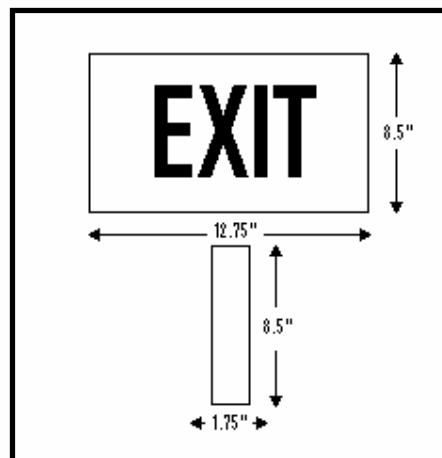

AGENCY APPROVAL

Meets the illumination requirement of NFPA Life Safety Code 101, 5-10.2.2. Certified and tested to UL924. ETL listed.