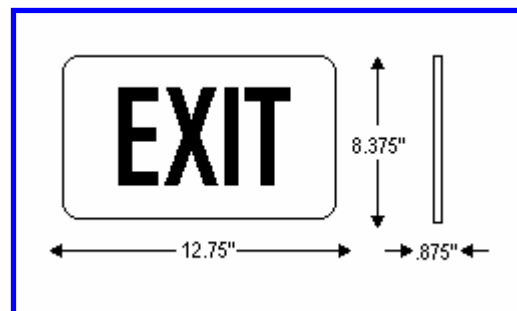

OPTIONS AND ACCESSORIES

- PEN 12" Pendant Kit
- CAN Canopy Mount Kit
- REC Recess Mount
- SEC Polycarbonate security cover
- INH Cast aluminum institutional housing
- TP Tamper resistant mounting kit